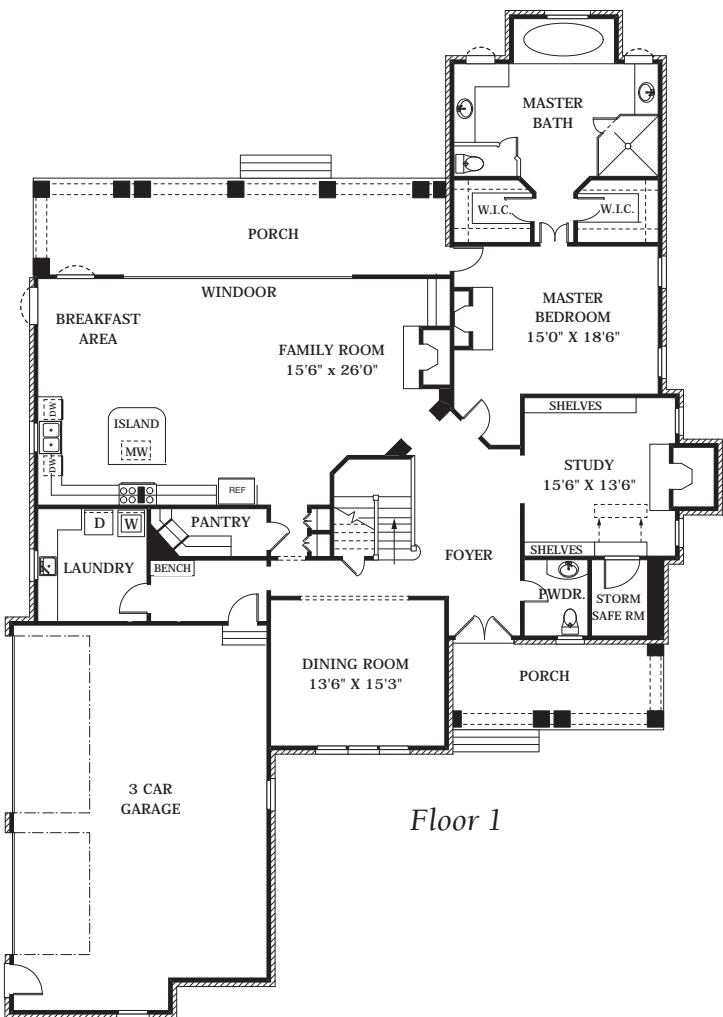

10 McMullen Lane
\$969,500

For more information:

RE/MAX HUNTSVILLE

Sid Pugh
The Pugh Group
256.337.7653

Floor plans and elevations are representations only and may have been modified during construction. All information to be verified by the purchaser. Information deemed accurate but not guaranteed.