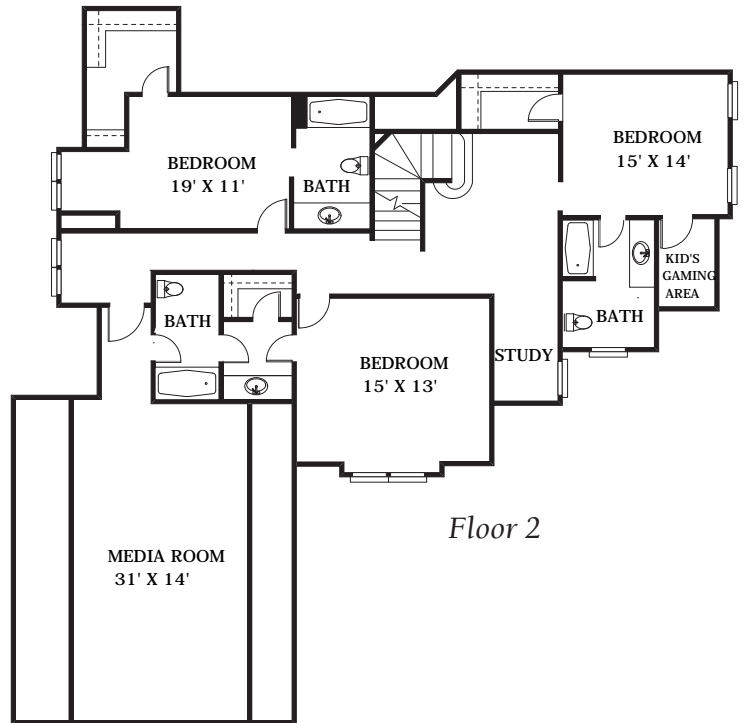

10 McMullen Lane
\$969,500

For more information:

RE/MAX HUNTSVILLE

Sid Pugh
The Pugh Group
256.337.7653

Floor plans and elevations are representations only and may have been modified during construction. All information to be verified by the purchaser. Information deemed accurate but not guaranteed.